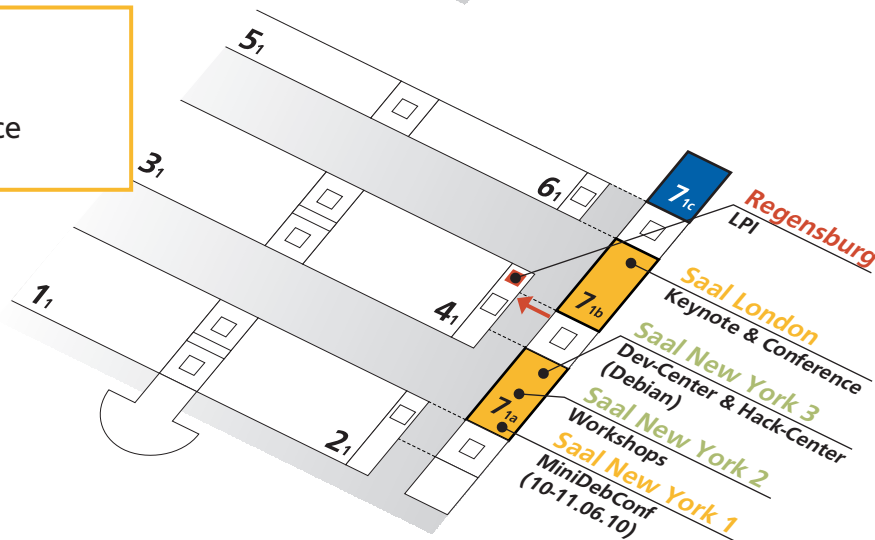

Meeting rooms

9. – 12. Juni 2010

**Ebene 2 und 3**  
Level 2 and 3

- Eingang / Entrance
- Exhibition

**Zwischenebene**  
Mezzanine

**Ebene 1**  
Level 1

- Conference
- Keynote

- LinuxTag
- Conference
- Exhibition
- IT Profits