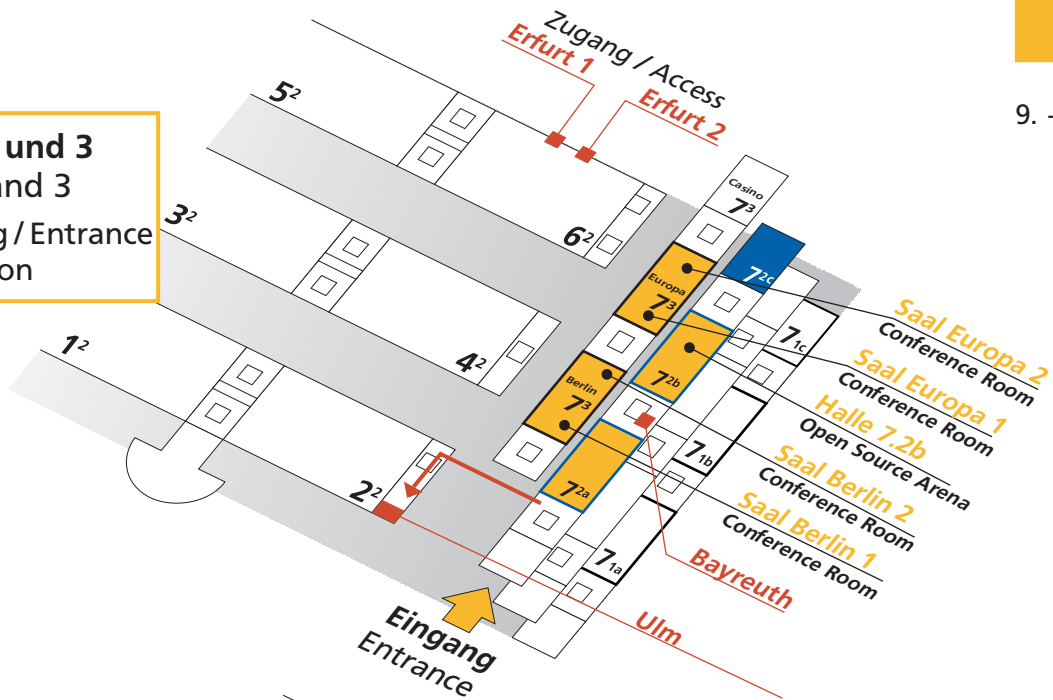

Meeting rooms

9. – 12. Juni 2010

**Ebene 2 und 3**  
Level 2 and 3

- Eingang / Entrance
- Exhibition

**Zwischenebene**  
Mezzanine

**Ebene 1**  
Level 1

- Conference
- Keynote

- LinuxTag
- Conference
- Exhibition
- IT Profits