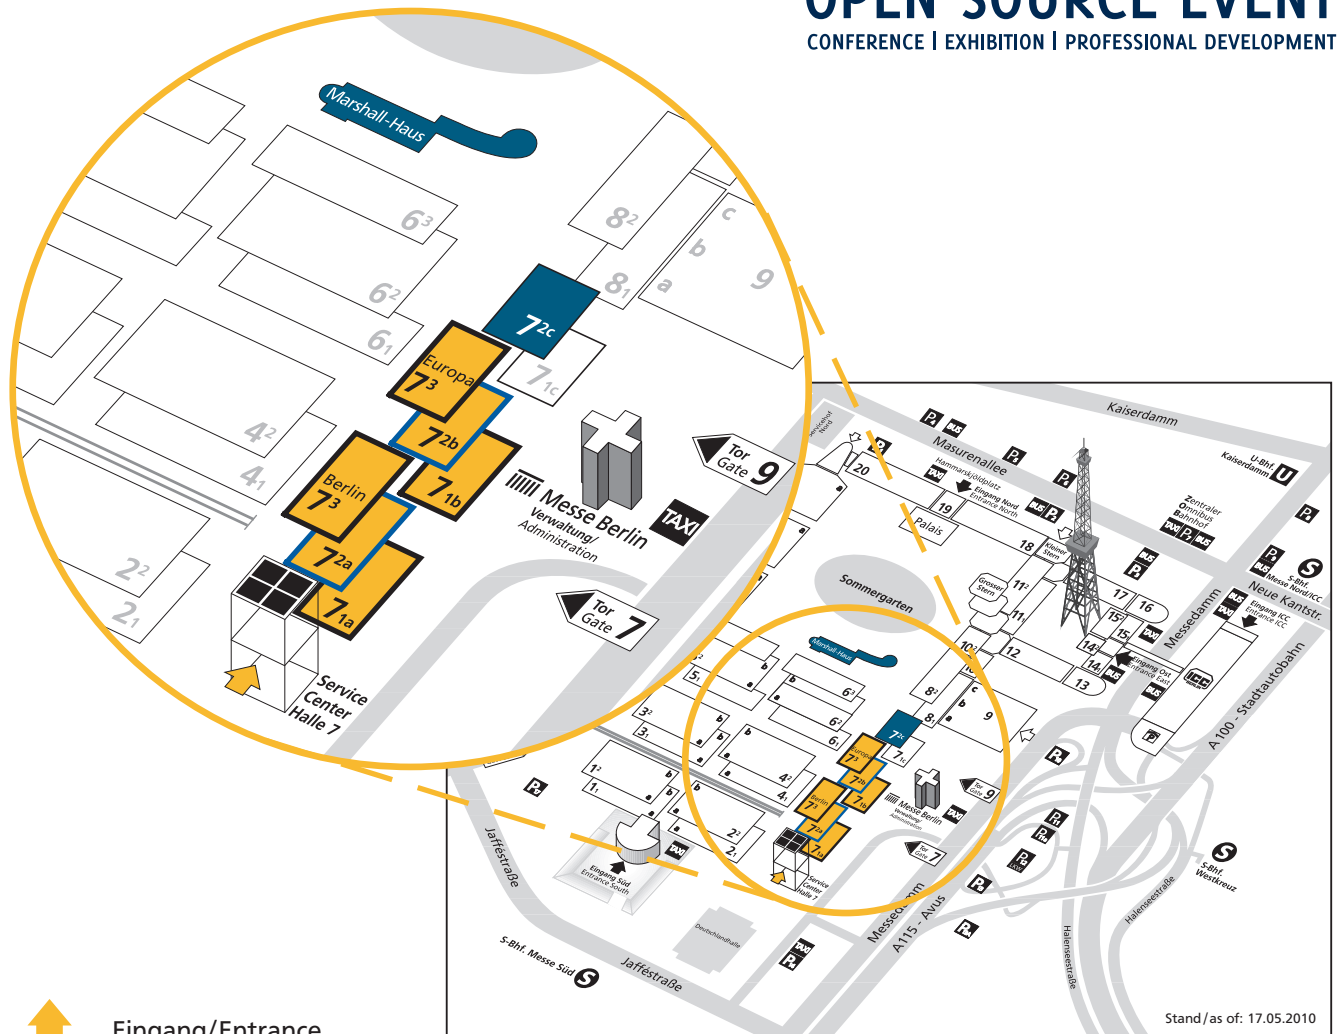

Geländeplan Exhibition grounds

09.-12. Juni 2010 in Berlin

EUROPE'S LEADING OPEN SOURCE EVENT

CONFERENCE | EXHIBITION | PROFESSIONAL DEVELOPMENT

 Eingang/Entrance

 LinuxTag

 Conference (Keynote Area Hall 7.1b)